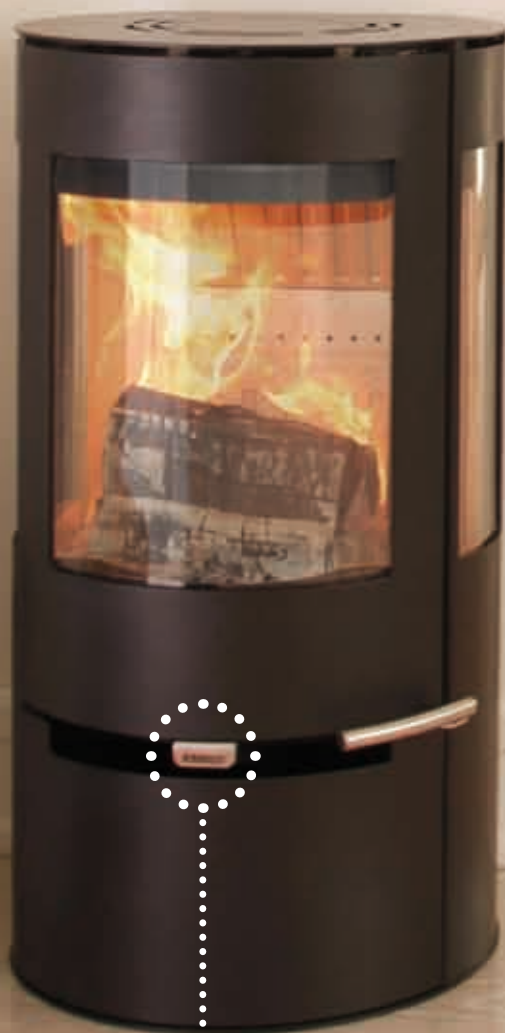

Danish wood burning stoves with very simple use and clean combustion

UP TO
40% LESS
FIREWOOD
CONSUMPTION

 **Aduro**

WITH ADURO-TRONIC YOU GET:

- More heat for your money - reduce your firewood consumption by up to 40%
- A clean and environmentally friendly combustion
- Minimum discharge of particles
- Improved comfort and easy use
- A simple solution for greater enjoyment