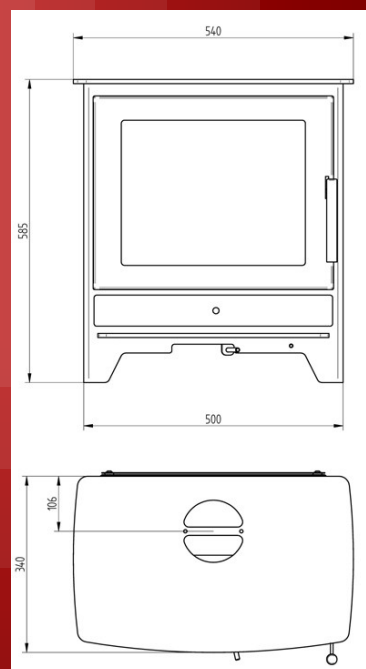

Defra approval to be applied for in
Autumn 2013