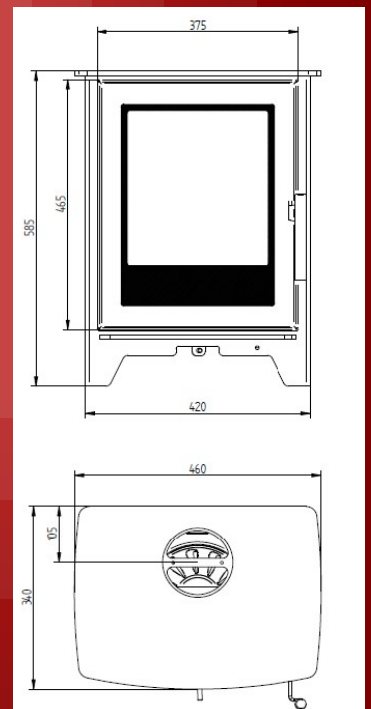

Peveex Enterprises Ltd

email: sales@woodstoves.co.uk

Web: www.woodstoves.co.uk

Tel: 0044 01473 736399

Fax: 0044 01473 736406