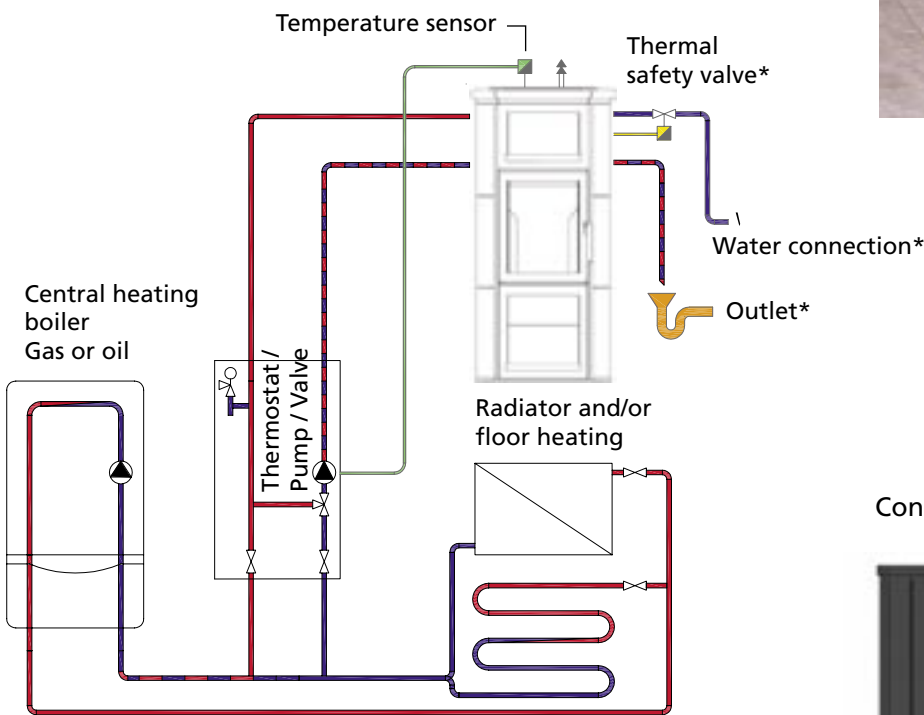

Example: System with open and close expansion

Closed expansion*

Scan-Line Turin Aqua
Efficiency in % 80
Nominal kW 3-15
Weigh in kg 191

A 161
B 504
D 494
H 1265

Scan-Line Ancona Aqua
Efficiency in % 78
Nominal kW 4-11
Weigh in kg 191

A 185
B 723
D 570
H 980

Connection