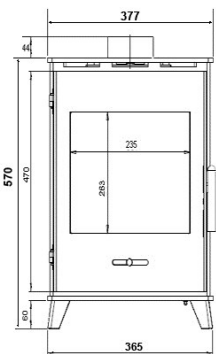

NEW FOR 2014

THE NEW NEWBOURNE 35FS MULTI FUEL STOVE Nominal 3.9kW output

The Newbourne 35FS is the smallest stove in the Newbourne range and is ideal for installation into a small fireplace opening with a minimum size of 20" x 28" height. Although small in size, it is big in features with 80% efficiency, stylish good looks and excellent heat output. A full size curved door and large viewing window gives an impressive view of the fire burning beautifully yet efficiently in the firechamber. With a portrait design the stove is ideal for installation in canal boats, townhouses or country cottages, whether installed into a fireplace or a freestanding situation to warm your home and heart.

- ◇ Output range of 1.5 - 4.9kW
- ◇ Pevex clean burn technology
- ◇ Designed for multi fuel use
- ◇ Chrome cool-to-touch handle
- ◇ Optional 110mm and 160mm leg lengths available
- ◇ 400mm log store available
- ◇ Optional rear heat shield to reduce clearance to combustibles to 150mm
- ◇ 300mm log length
- ◇ Convection top plate
- ◇ Defra approval to be made in early 2015